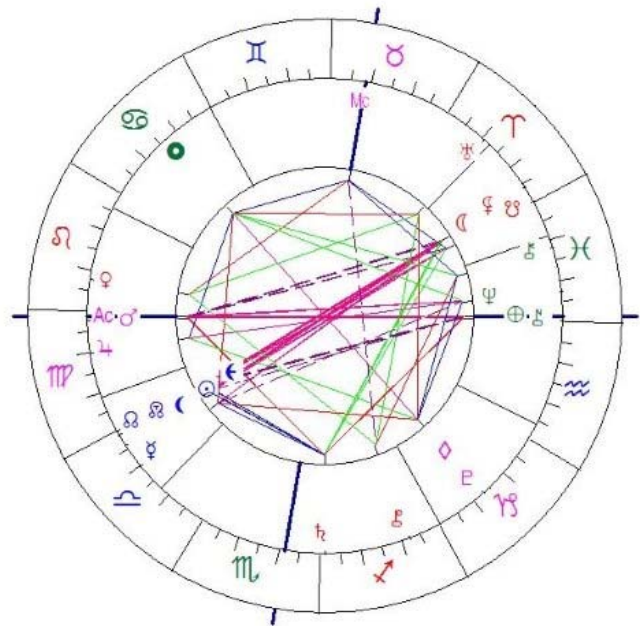

*17 Black Sun in Cancer 10th house, flows to Diamond in the 4th house conjunct Pluto in Capricorn.

‘Bloodred’ Lunar eclips of september 28th, 2015,
2:50 GMT Greenwich

Maansverduistering sept 2015 Radix

28092015 025000 GMT

Greenwich

0000000 O 512900 N

Placidus

1: 01°13'29" ♍	10: 21°29'40" ♄
2: 21°15'59" ♍	11: 00°03'52" ♁
3: 17°31'54" ♌	12: 04°04'44" ♃
♃ 04°40'22" ♌	01°51'24" ♄
♄ 04°40'08" ♌	01°32'39" ♄
♅ 09°54'03" ♌	06°47'19" ♄
♆ 22°10'45" ♌	10°41'53" ♄
♇ 01°53'24" ♌	11°58'44" ♄
♈ 10°14'46" ♌	08°34'28" ♄
♉ 00°45'53" ♌	18°34'56" ♄
♊ 19°04'03" ♌	06°50'40" ♄
♋ 07°41'53" ♌	09°26'18" ♄
♌ 12°58'37" ♌	21°00'50" ♄
♍ 00°38'01" ♌	00°15'07" ♄
♎ 01°00'53" ♌	00°24'13" ♄
♏ 03°45'24" ♌	01°14'07" ♄
♐ 04°40'23" ♌	01°51'25" ♄
♑ 18°29'25" ♌	00°11'29" ♄

*18 Mark Biltz interview on the 4 bloodmoons in 2014/2015

<https://www.youtube.com/watch?v=32ZkCyg8bE>

*19 Animation of the total Lunar eclipse of September 27/28th 2015:

<https://www.youtube.com/watch?v=oyrPp9iXmUA>