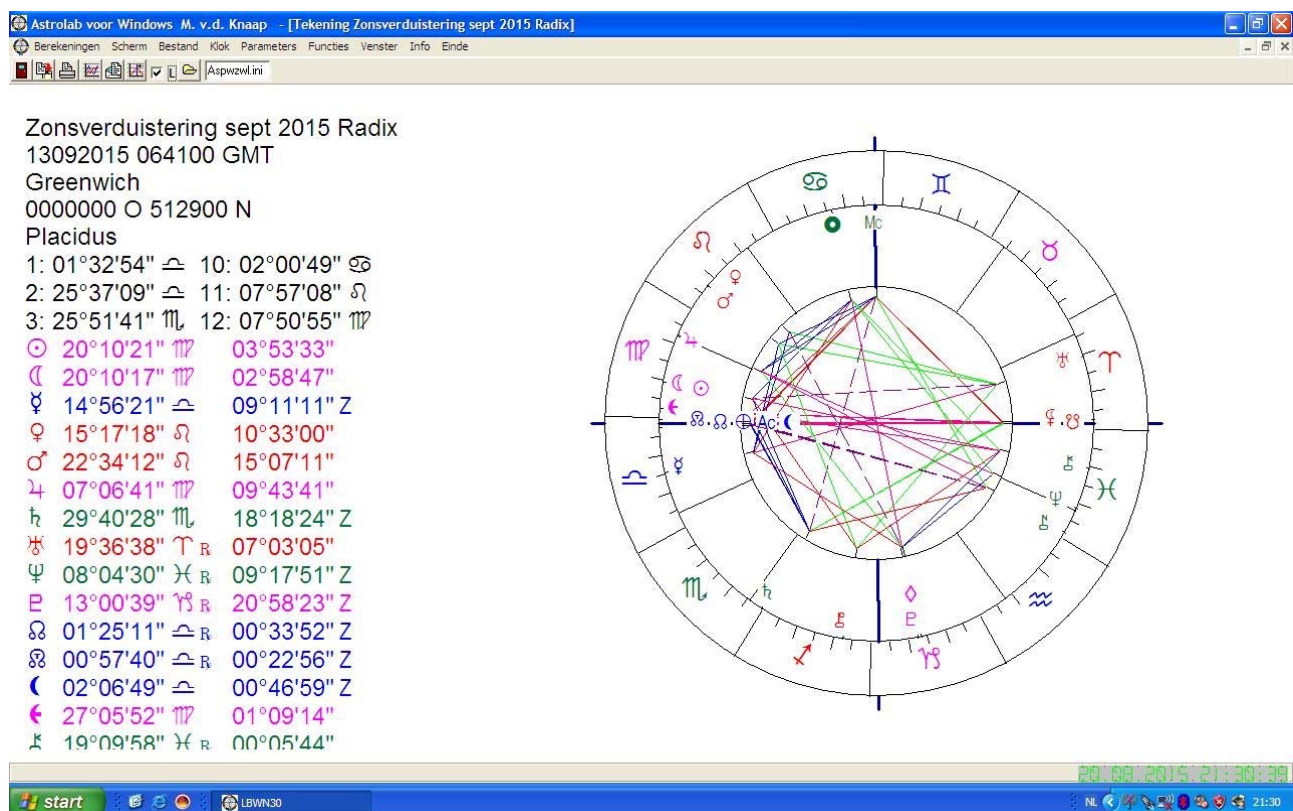

*9 Lunar eclipse 2015 is in the astrological chart in the 2-8 axis. Stay grounded etc. is North Lunar Nodes and both Black Moons in 2nd house in Libra conjunct Sun and Mercury.

*9a Black Moon in Libra from 26-8-2015 till 21-5-2016 and corrected Black Moon 17-9-2015 till 27-4-2016 and 26-8-2015 till 9-9-2016.

*9b You can find more about this in Dutch in the annual horoscope of 2012 in paragraph "Macht, Pluto en Tweede Wereldoorlog". <http://www.inzichten.com/artikelen/astrologie-artikelen/astrologisch-jaarartikel-2012.html>

*9c The conjunction of Pluto with the Diamond have been exact a few times before, but October 24 2015 will be the last time.

*9d On this website you will find information about the jubilee. On the right side of the website you see the years from the alleged jubilee. <http://www.shemitah-blood-moons.net/>

Solar eclipse 13th September 2015 06:41 GMT Greenwich

*10 Sun-Moon conjunct corrected Black Moon in Virgo in 12th house, conjunct Black Moon in 1st house in Libra, conjunct North Lunar Node and Ascendant. Becomes grounded trough Priapus in Pisces and in Aries in 6/7th house.

*11 Black Moon in 12th house and North Lunar Nodes in Libra. Solar eclipse in 12th house.